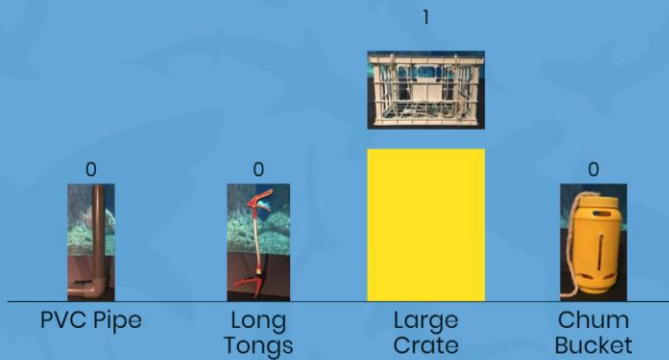

Go to www.menti.com and use the code 90 42 39

Which tool is used to feed Caretta?

South Carolina Aquarium

3 <

While guests are answering, ask diver how much food is fed to the GOT daily

Diver- roughly 60 pounds of food using a different tools and methods like target feeding and broadcast feeding.

Confirm that the correct answer is the large crate.

Describe feeding method- large crate is lowered into the water three times a week, Caretta swims into the crate, crate is pulled out of the water, and she is fed things like mackerel, salmon, and lettuce with a set of tongs.

Go to www.menti.com and use the code 90 42 39