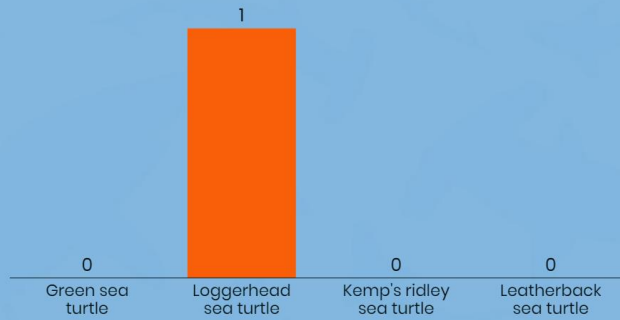

Go to www.menti.com and use the code 90 42 39

Which species of sea turtle is the SC state reptile?

South Carolina Aquarium

7 <

While guests are answering, **ask diver about the role of the safety diver.**

Diver- to help move Caretta is she swims closer to investigate my equipment and assist me if I have an issue with my equipment.

Confirm that the correct answer is Loggerhead sea turtle

Go to www.menti.com and use the code 90 42 39