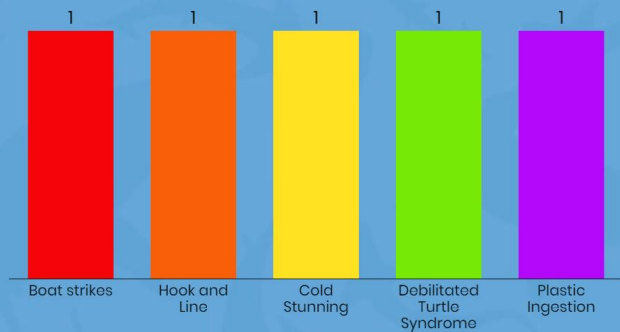

What do sea turtle patients receive treatment for?

South Carolina Aquarium

8 <

While guests are answering, **ask diver how long SCA has been caring for sea turtles.**

Diver- Since opening in 2000. We now have an expanded facility and special equipment like a CT scanner to assist with treatment.

Confirm that the correct answer is all of the above.

Briefly describe ailments. Be sure to check out the Zucker Family Sea Turtle Recovery to learn more about the patients.