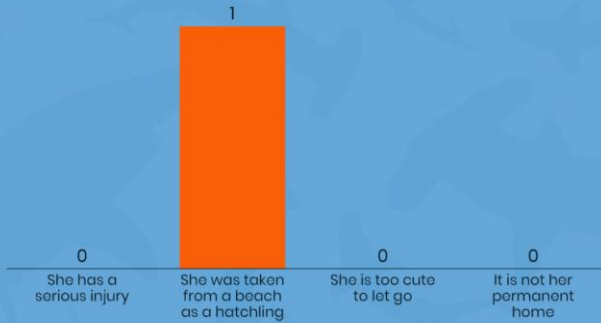

Go to www.menti.com and use the code 90 42 39

How old is Caretta?

South Carolina Aquarium

4 <

While guests are answering, ask diver how long they have been a diver at SCA.

Diver- answers will vary.

Confirm that the correct answer is 31 years old.

Sea turtles are long lived animals believed to live well over 80 years.

Go to www.menti.com and use the code 90 42 39

Why is the South Carolina Aquarium Caretta's permanent home?

South Carolina Aquarium

5 <