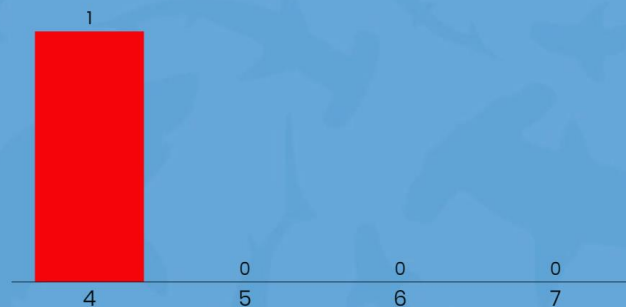

How many species of sea turtle can be found in SC waters?

South Carolina Aquarium

6 <

While guests are answering, **ask diver how many species of fish are in the GOT**

Diver- 40 different species all native to the SC coast

Confirm that the correct answer is 4

Loggerhead, green, Kemp's ridley, and leatherbacks can be found off the SC coast. Loggerheads are the species mostly found nesting on our beaches.