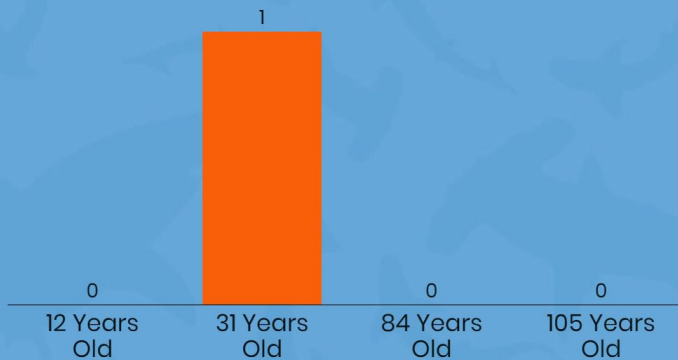

Go to www.menti.com and use the code 90 42 39

How old is Caretta?

South Carolina Aquarium

4 <

While guests are answering, ask diver how long they have been a diver at SCA.

Diver- answers will vary.

Confirm that the correct answer is 31 years old.