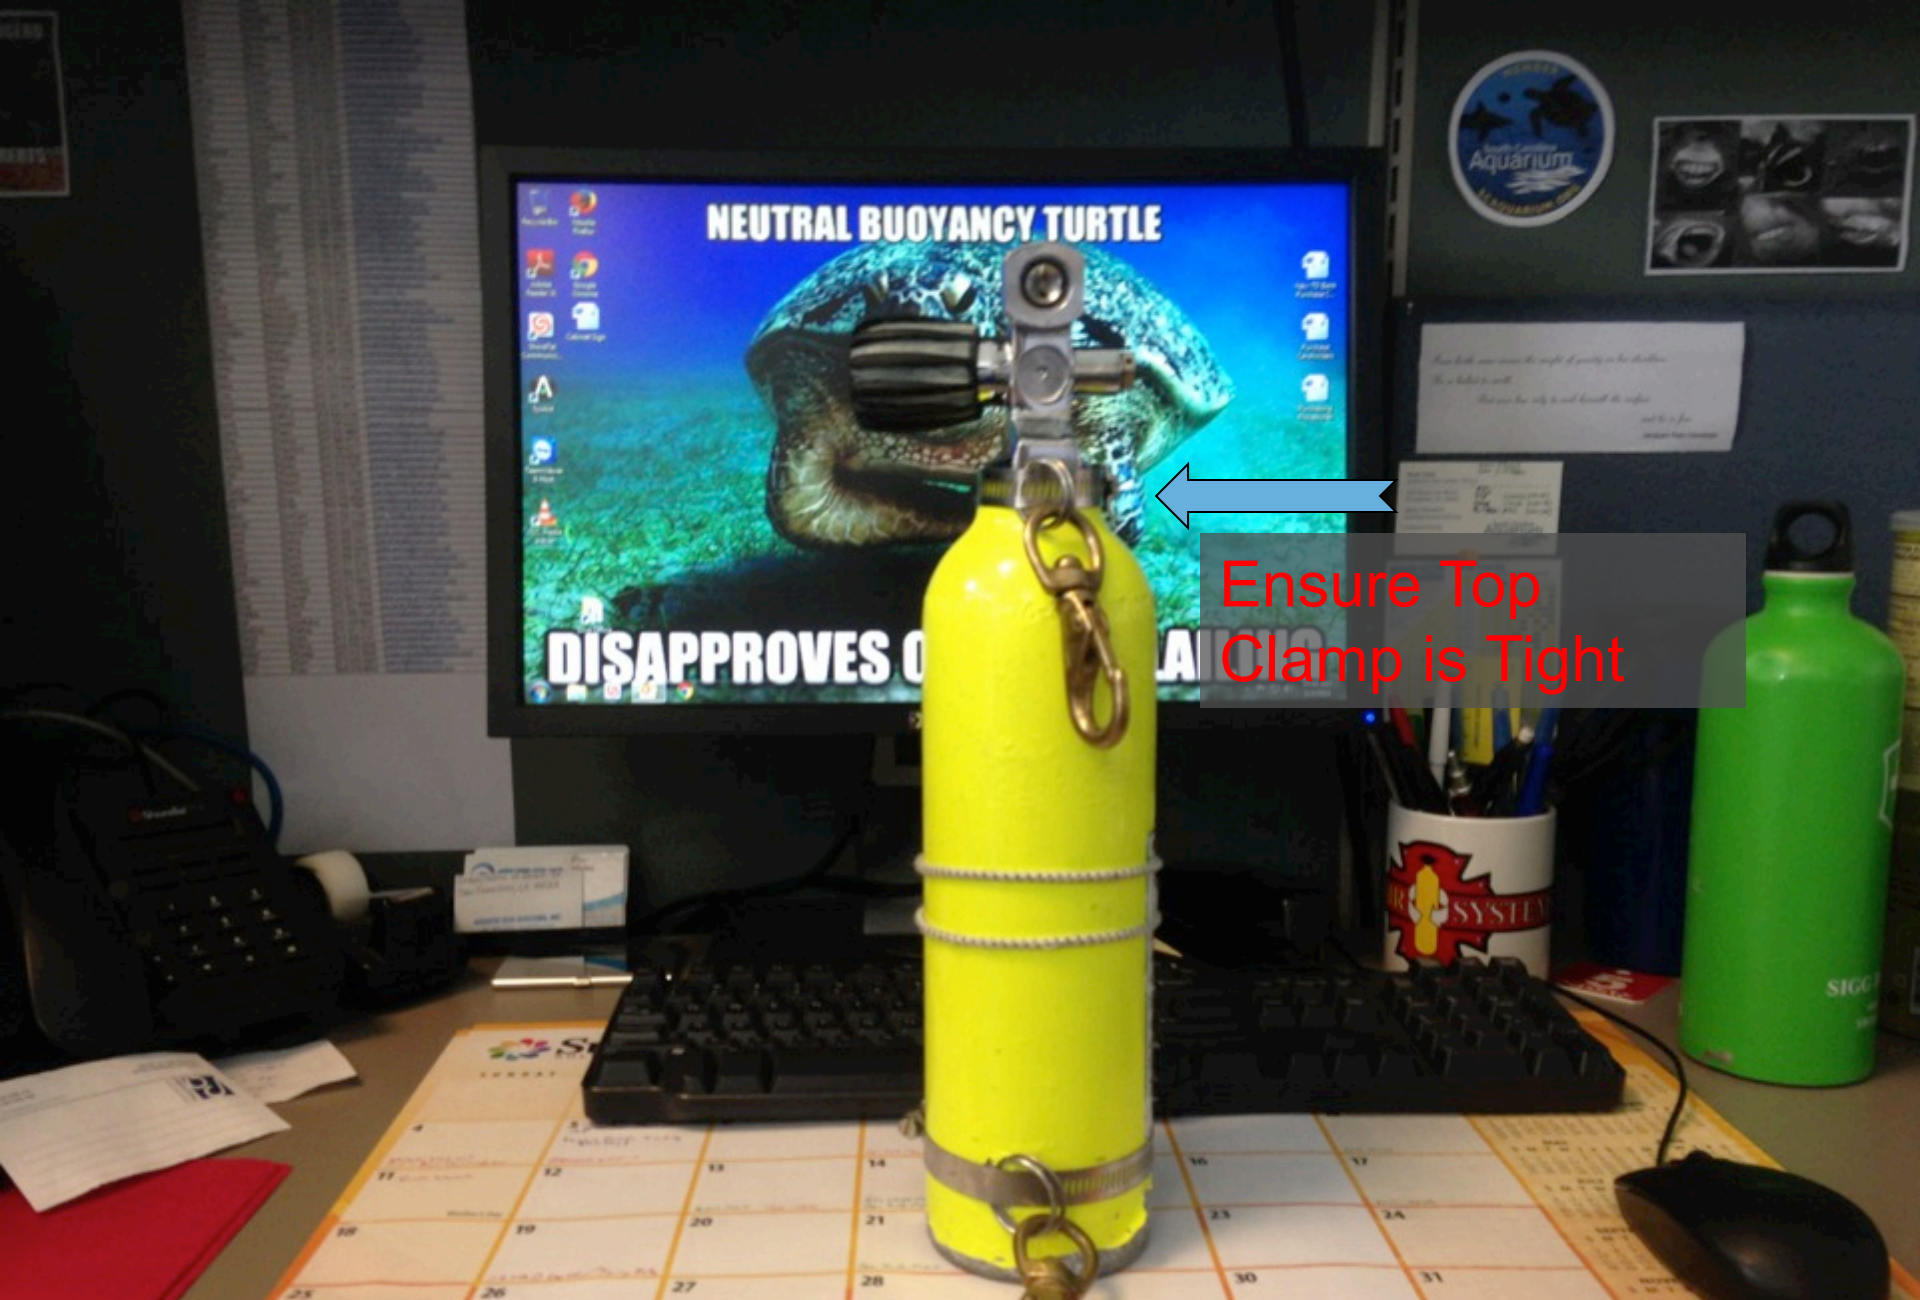

An underwater scene featuring a large shark swimming in the center, surrounded by various other fish species and coral reefs. The scene is set in a deep blue environment with rocky structures and diverse marine life.

Reserve Air Supply System - Setup

Revised May 2, 2014

Ensure Top
Clamp is Tight

Hose on Tank
Knob side

Hose pointed
downward

Form a Bend
- Same side as Tank
Knob

Slide Loop away
from Tank Knob

Keep Bungies
Far Apart